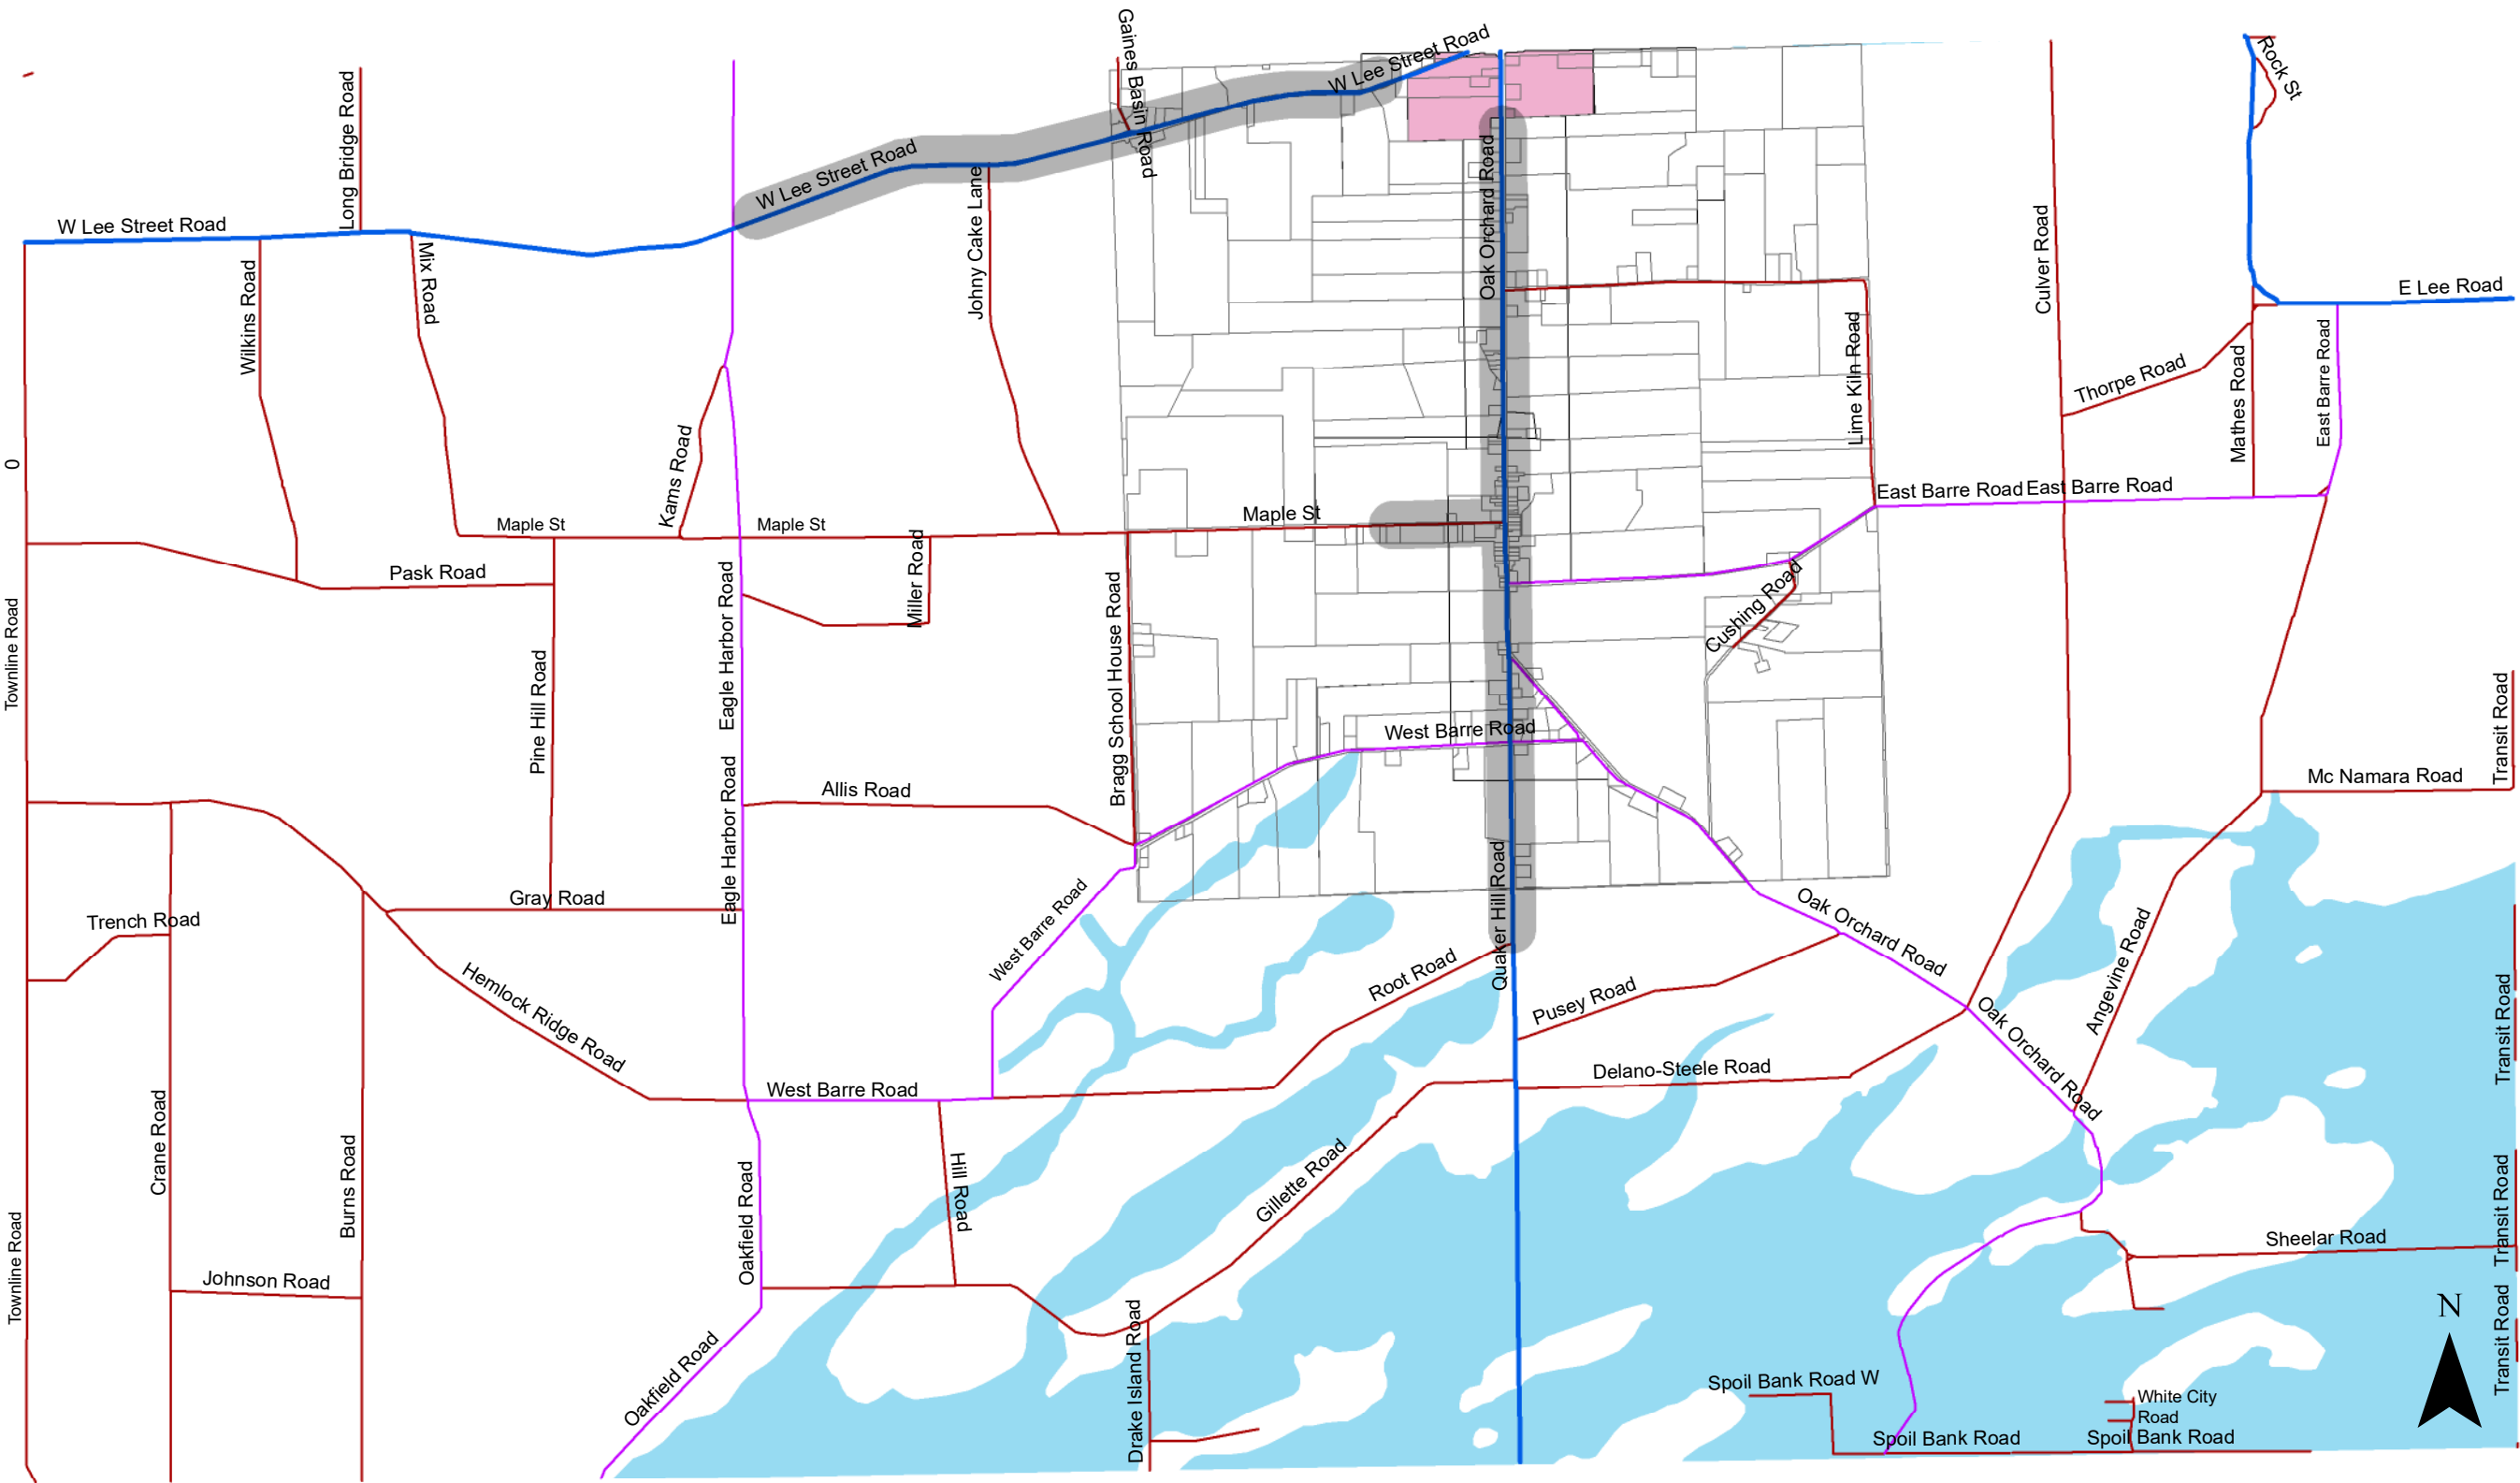

Barre Zoning Map

Legend

- 500' Business District
- State/US Highway
- County Roads
- Town Roads
- Flood Hazard Zone

Zoning Legend

- PD: Planned Industrail/Commerical

N

0 0.5 1 2 Miles